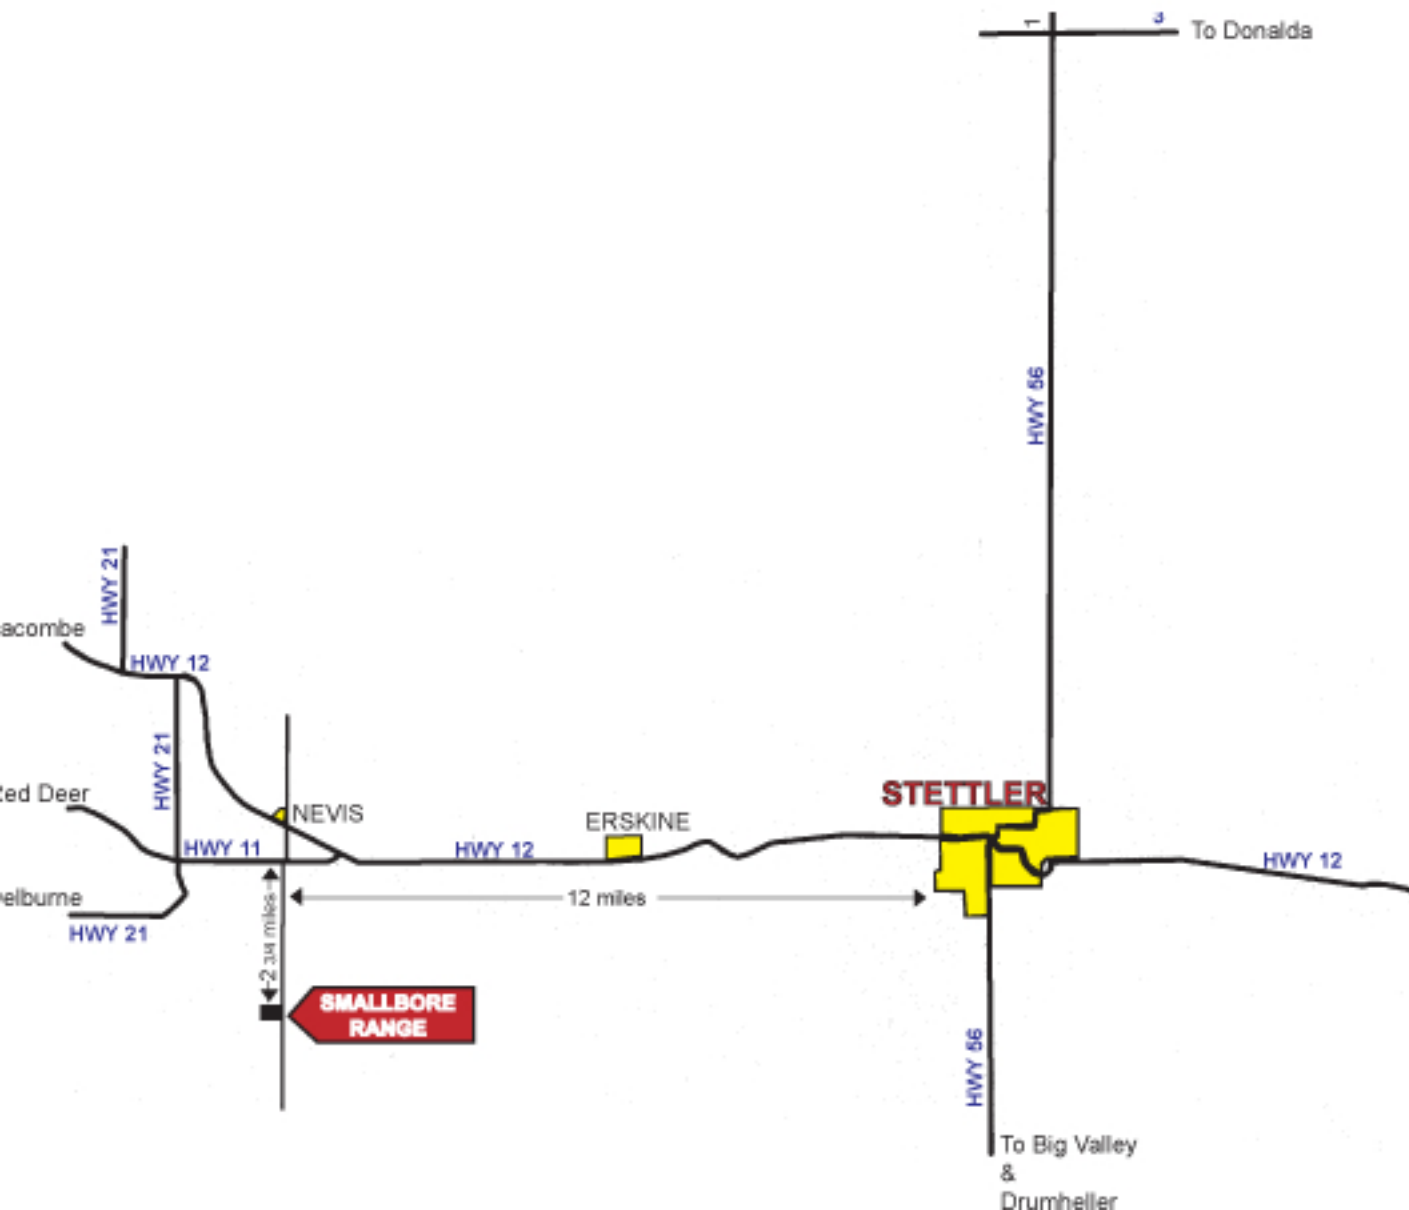

To Camrose

Macombe

Red Deer

Melburne

NEVIS

ERSKINE

STETTLER

SMALLBORE RANGE

HWY 56

HWY 56

To Big Valley & Drumheller

3 To Donalds

2.34 miles

12 miles

HWY 12

HWY 11

HWY 21

HWY 12

HWY 21

HWY 21

HWY 12